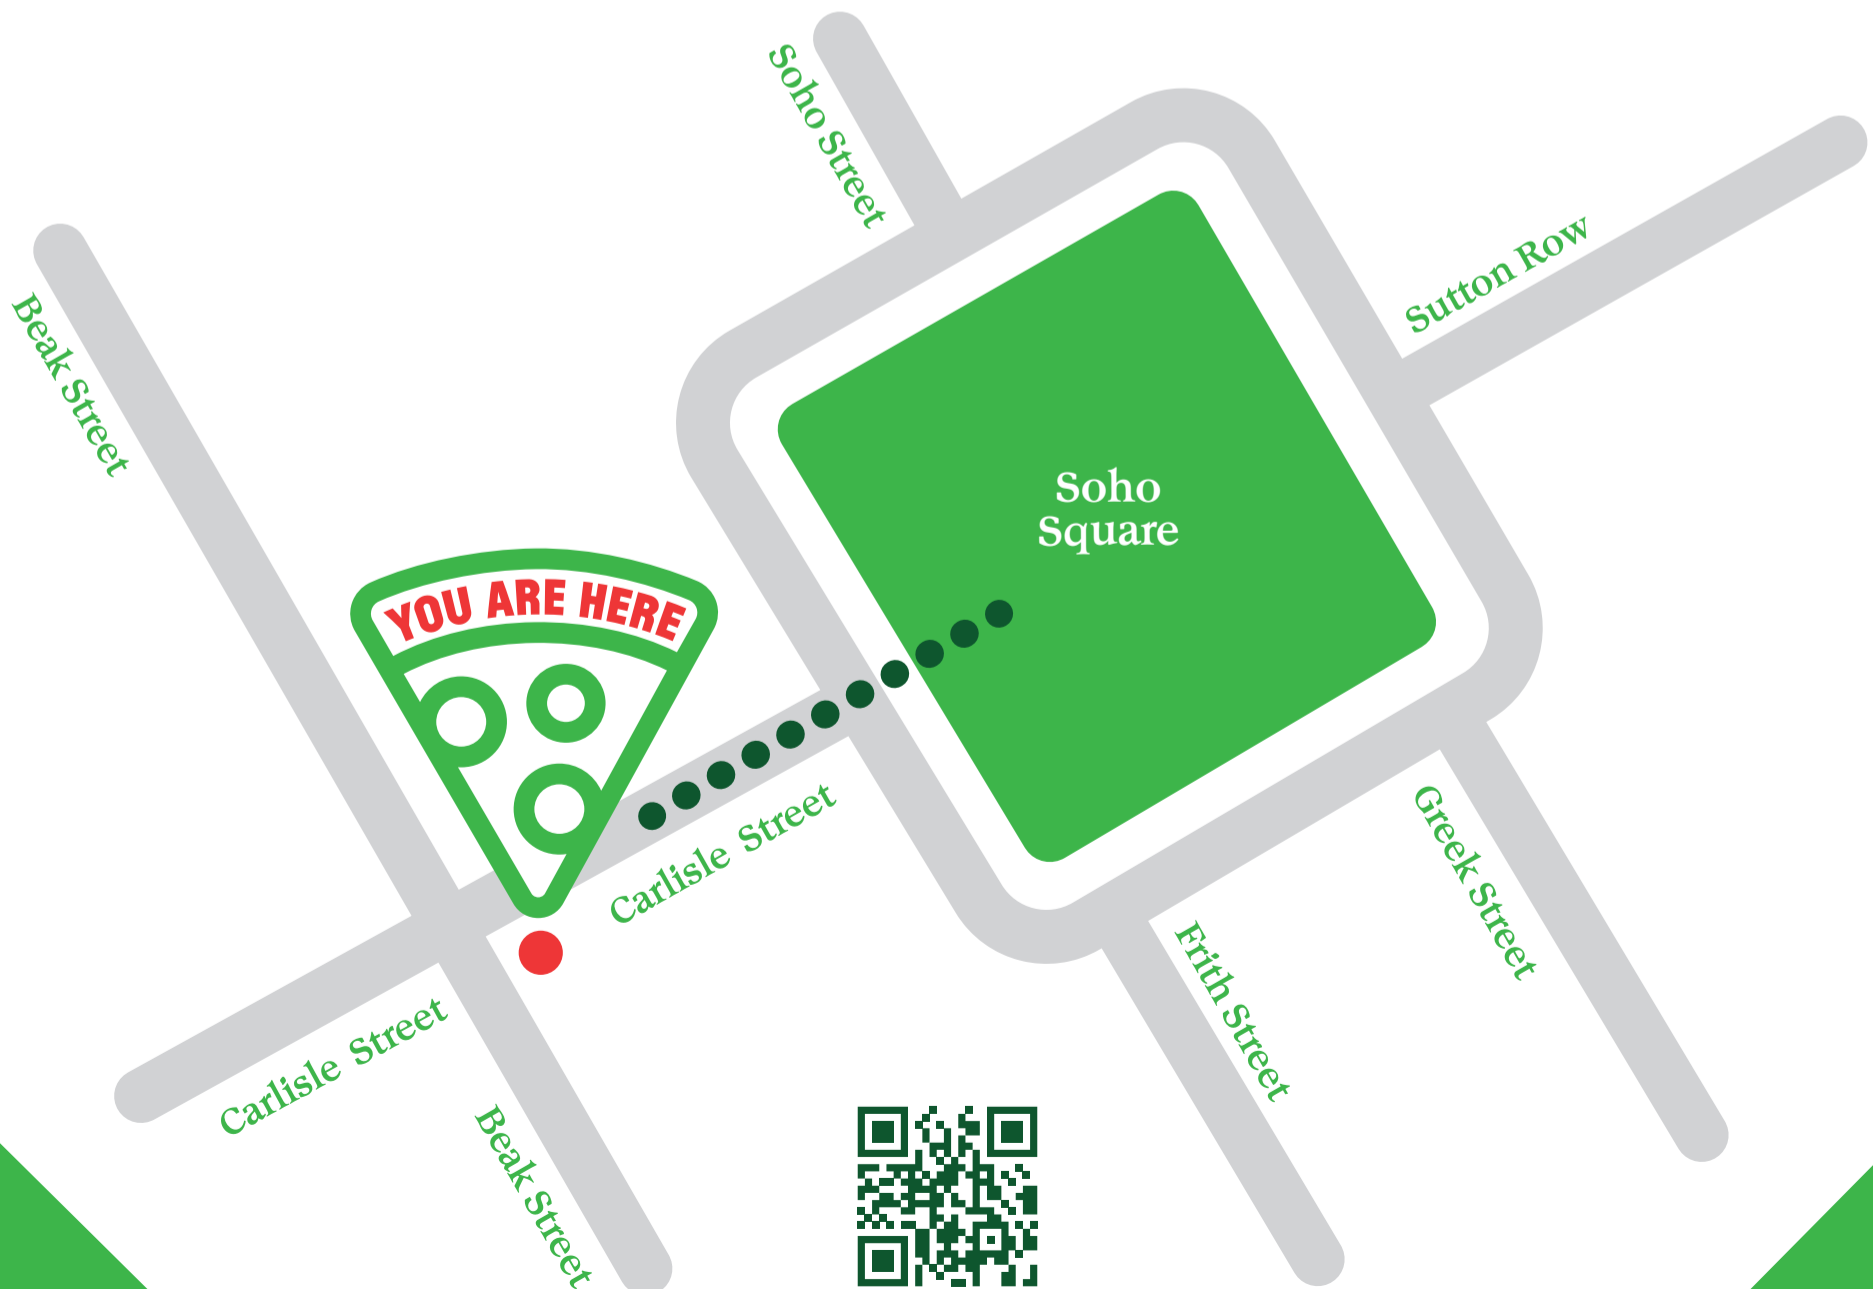

# PIZZA PILGRIMS AL FRESCO DINING

GRAB A TAKEAWAY TO HAVE YOUR OWN PIZZA PICNIC

## DEAN ST/SOHO

**OUTDOOR SEATING?**  
YES! STREETS OF SOHO PEDESTRIANISED WHOOP WHOOP!!

**CLOSEST GREEN SPACE**  
SOHO SQUARE - 30 SECONDS WALK FROM HERE (SEE BELOW)

Scan to order on Click+Collect