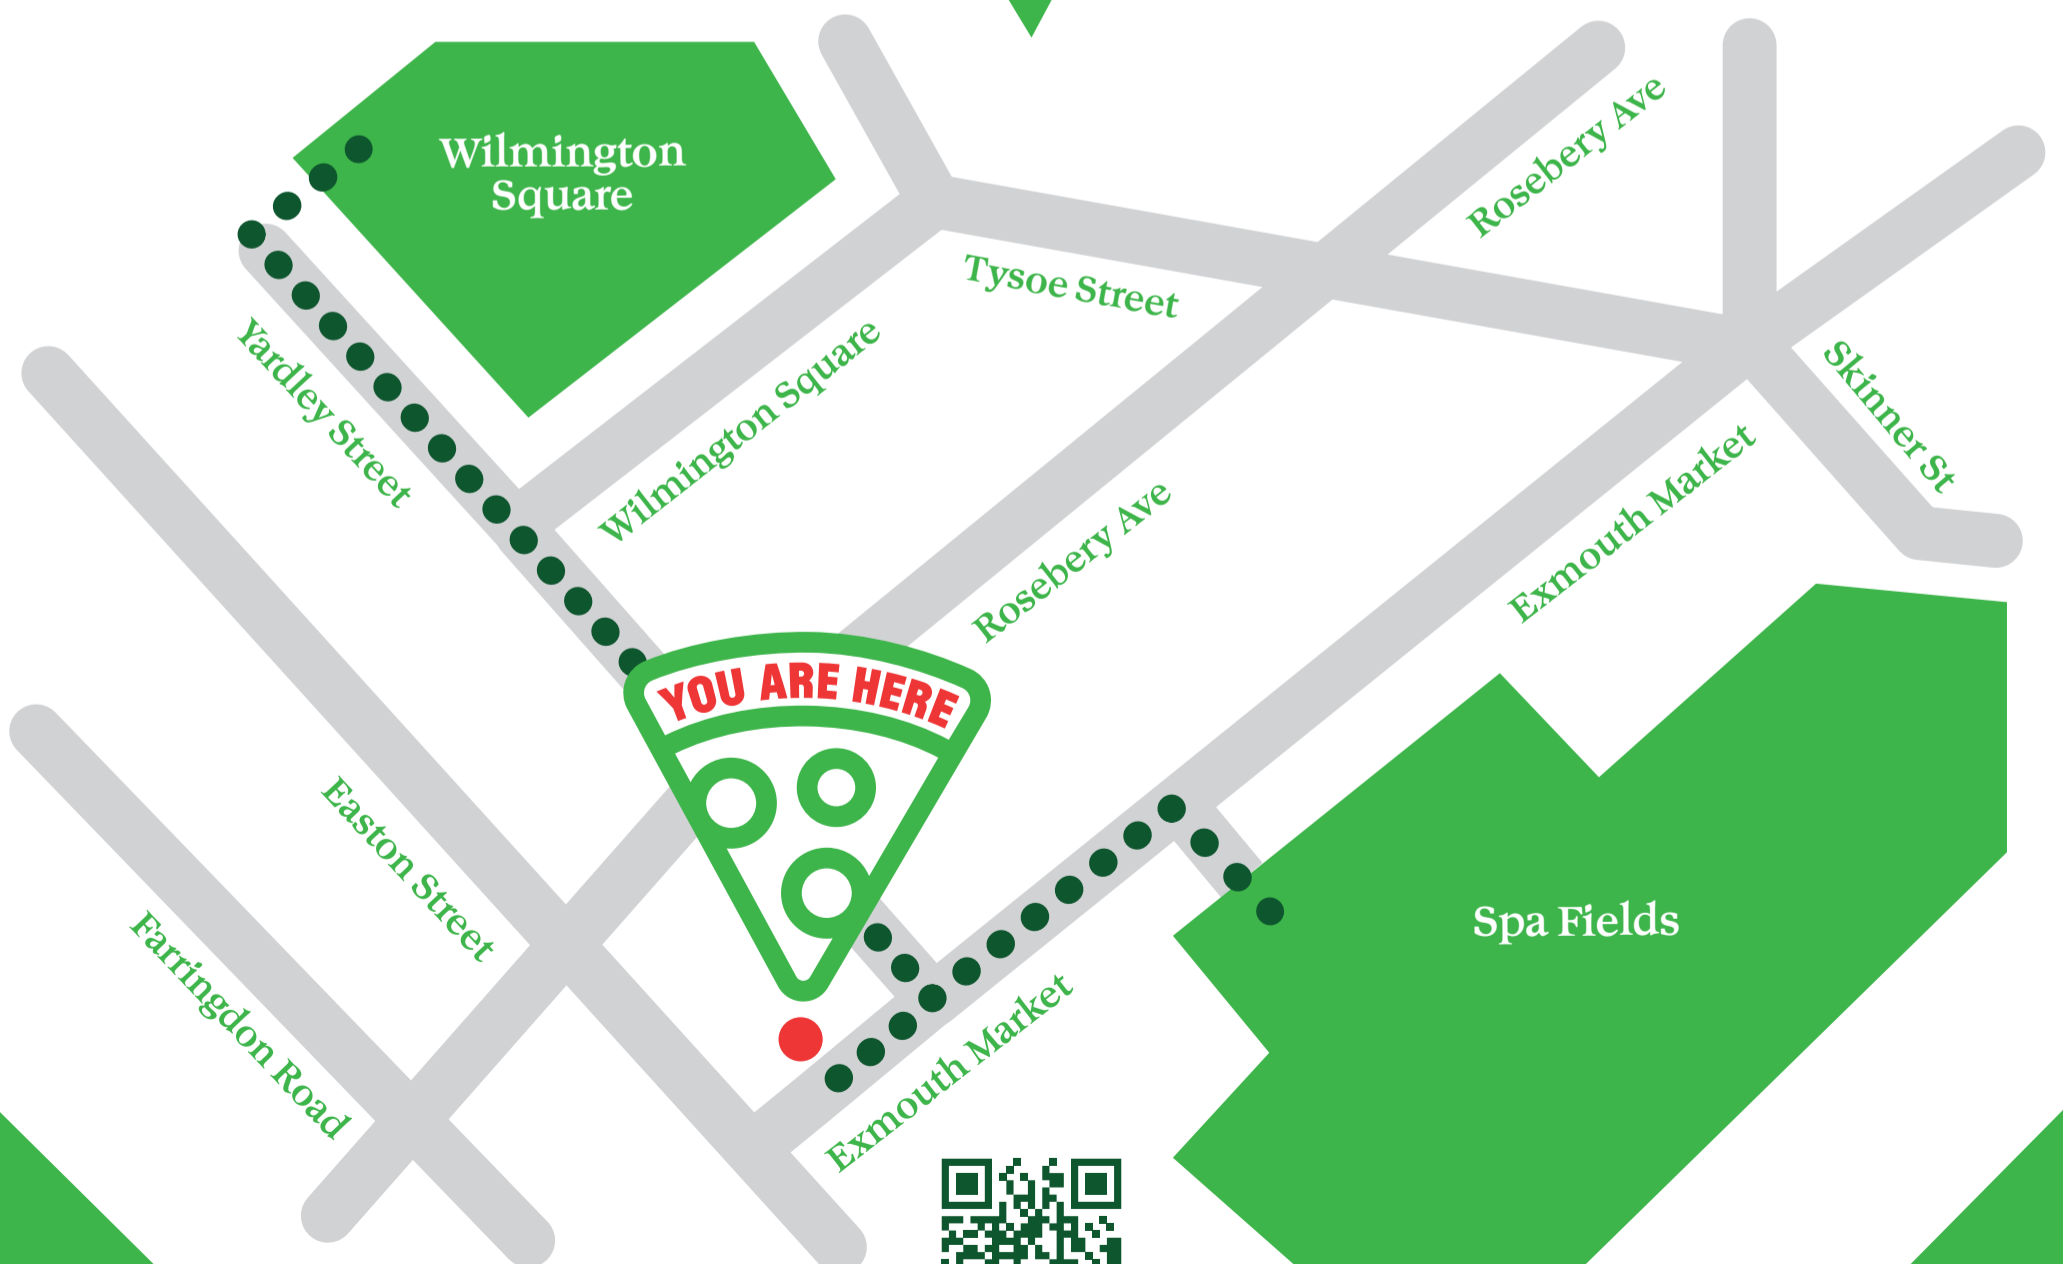

PIZZA PILGRIMS AL FRESCO DINING

GRAB A TAKEAWAY TO HAVE YOUR OWN PIZZA PICNIC

EXMOUTH MARKET

OUTDOOR SEATING?
YES!

CLOSEST GREEN SPACE:
SPA FIELDS - 1MIN WALK, WILMINGTON SQUARE: 4MIN WALK

Scan to order on Click+Collect