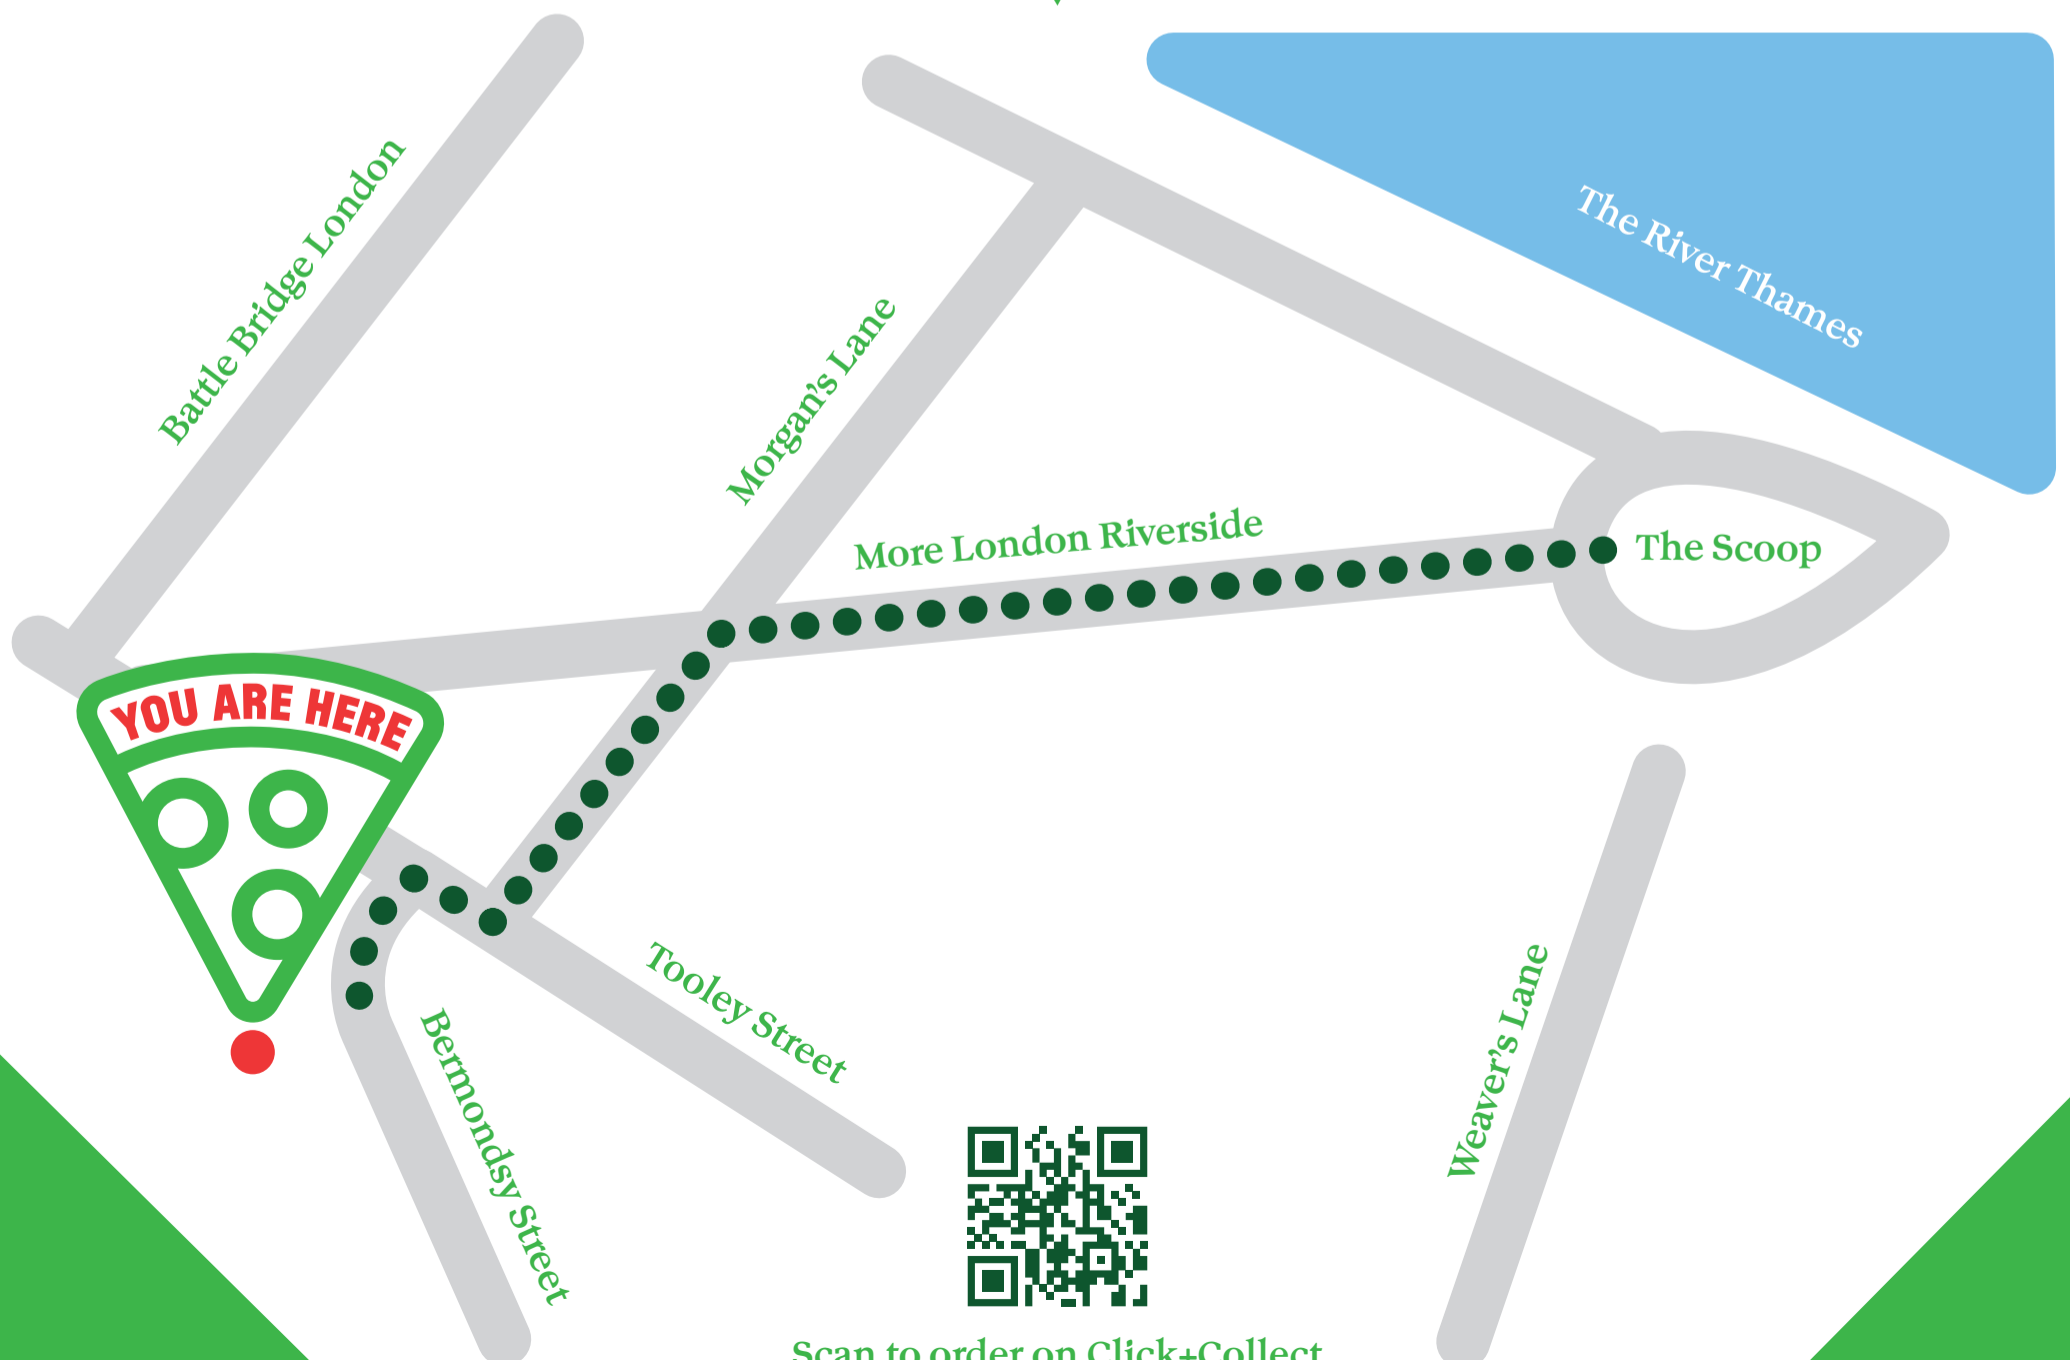

PIZZA PILGRIMS AL FRESCO DINING

GRAB A TAKEAWAY TO HAVE YOUR OWN PIZZA PICNIC

LONDON BRIDGE

OUTDOOR SEATING?
OUTDOOR SEATING? YES, COVERED AND UNCOVERED

CLOSEST OUTDOOR SPACE
WHY NOT SIT BY THE RIVER? THE SCOOP - 3MIN WALK

Scan to order on Click+Collect